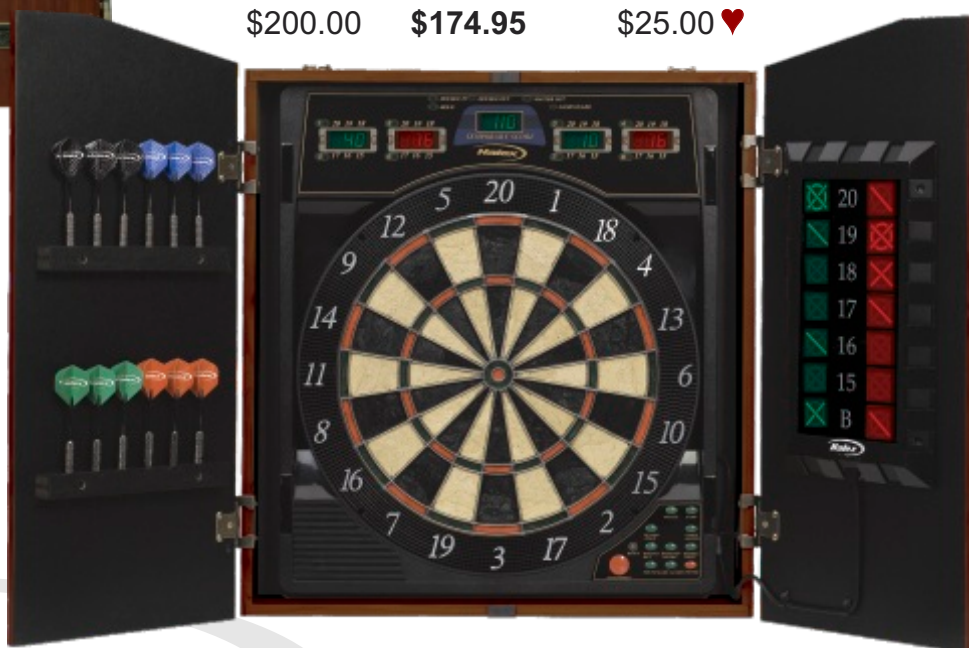

CricketView 5000 SE BristleTech - Wood Cabinet

- 37 Games with 210 Level Variations
- BristleTech pro size target allows steel and soft-tip dart play
- Oversized CricketView Scoring display features easy to read 1.5" LED X/O characters in vertical pub style cricket scoreboard layout
- Cybermatch feature allows play against one of five different level computer opponents
- 4 LED Scoring displays
- Maple finish wood cabinet with official Moose insignia
- Set includes 6 Soft-Tip darts & 6 Steel-Tip Darts
- AC Adapter included

<u>MSRP</u>	<u>Your Cost</u>	<u>Mooseheart</u>
$200.00	$174.95	$25.00 ♥